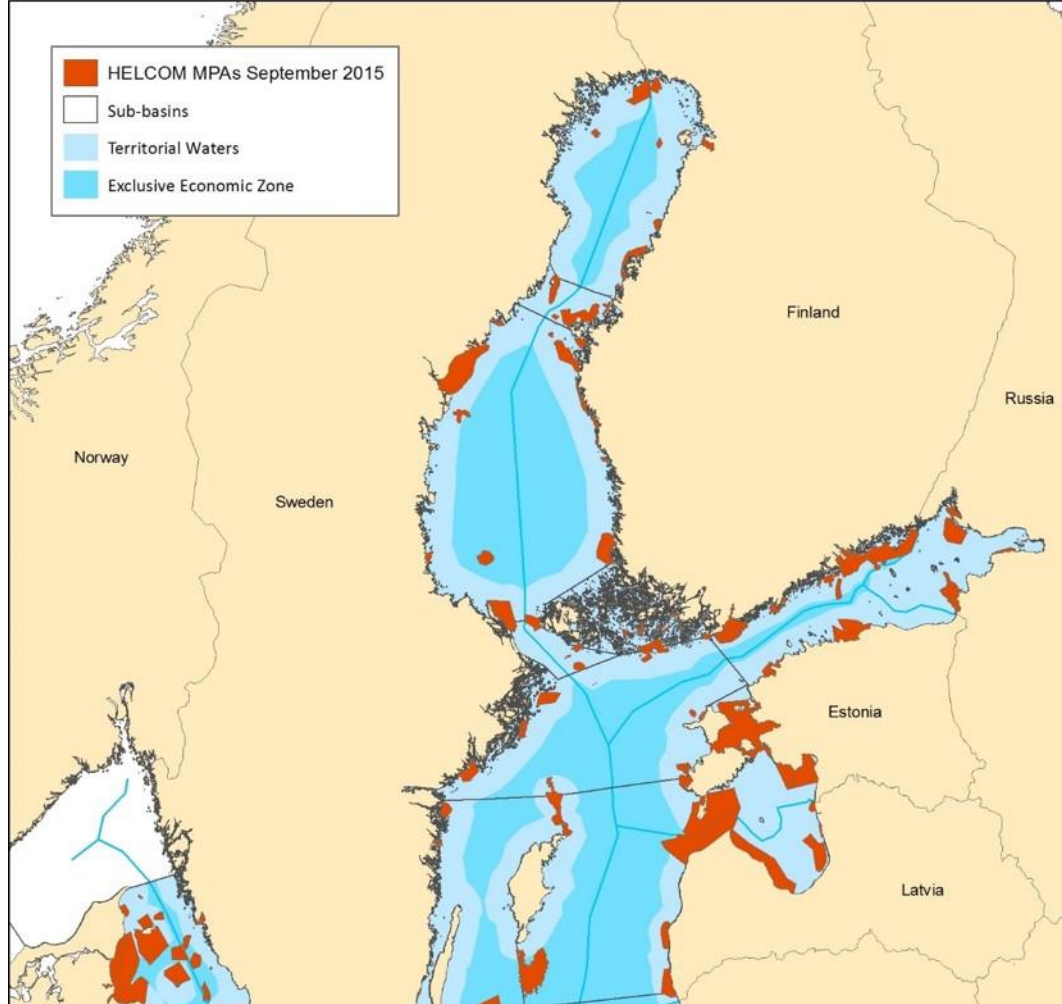

预览已结束，完整报告链接和二维码如下：

<https://www.yunbaogao.cn/report/index/report?reportId=5_11753>