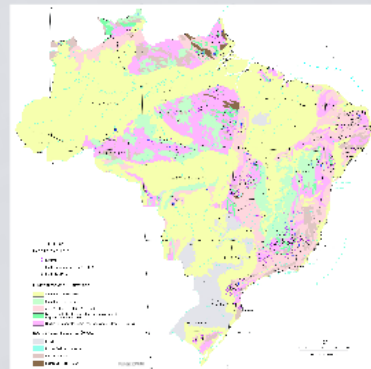

Roadmap

I. Gold mining scenario in Brazil

II. Actions and strategies in the management of mercury in small scale gold mining in Brazil

I. Gold mining scenario in Brazil

Regions of gold production

Industrial gold production x small scale gold production