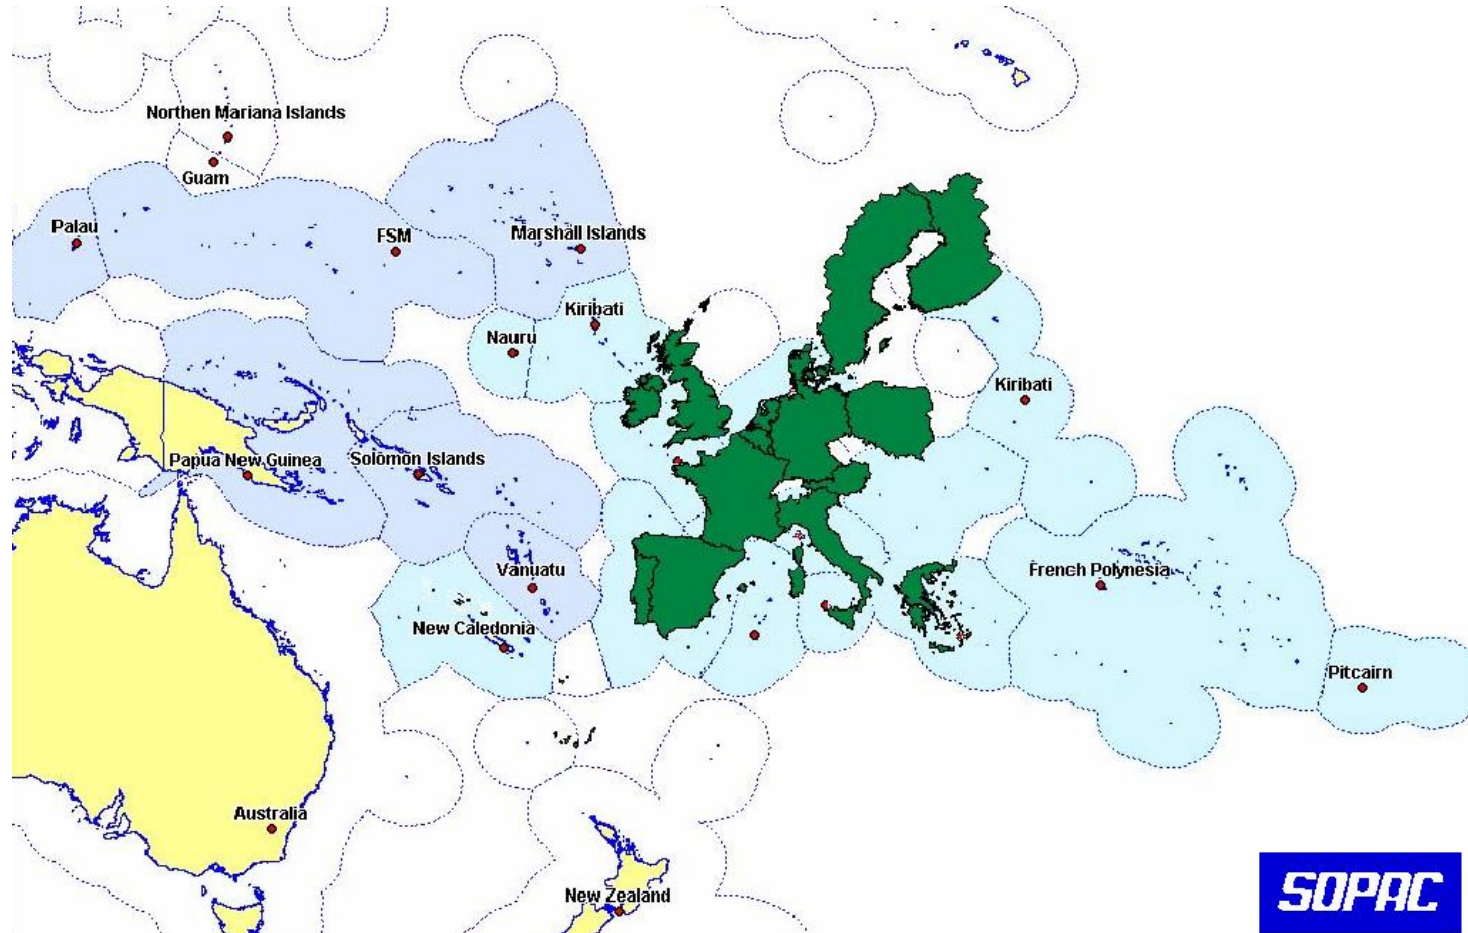

Regional Seas -9th Global Meeting

Bruce Chapman

Secretariat for the Pacific Regional
Environment Programme (SPREP)

Jeddah 29-31 October 2007

SPREP

- SPREP Membership:
 - Pacific Islands Countries (14)
 - Pacific Islands Territories (7)
 - Australia, NZ, USA, France
- Broad Environmental Mandate

Small islands - Big EEZs - Pacific region

Europe transposed on Pacific

Pacific Island Countries

- Small, isolated, vulnerable environments
- Developing nations (including LDCs)
- Not industrialised
- Small populations
- Limited capacity in governments
- Mostly coastal

Regional Support

- SPREP - environment
- SPC - Coastal fisheries
- SOPAC - non-living resources - continental shelf
- FFA - Tuna management/development
- RFMOs
 - Pacific Tuna - migratory species
 - South Pacific - non-migratory species