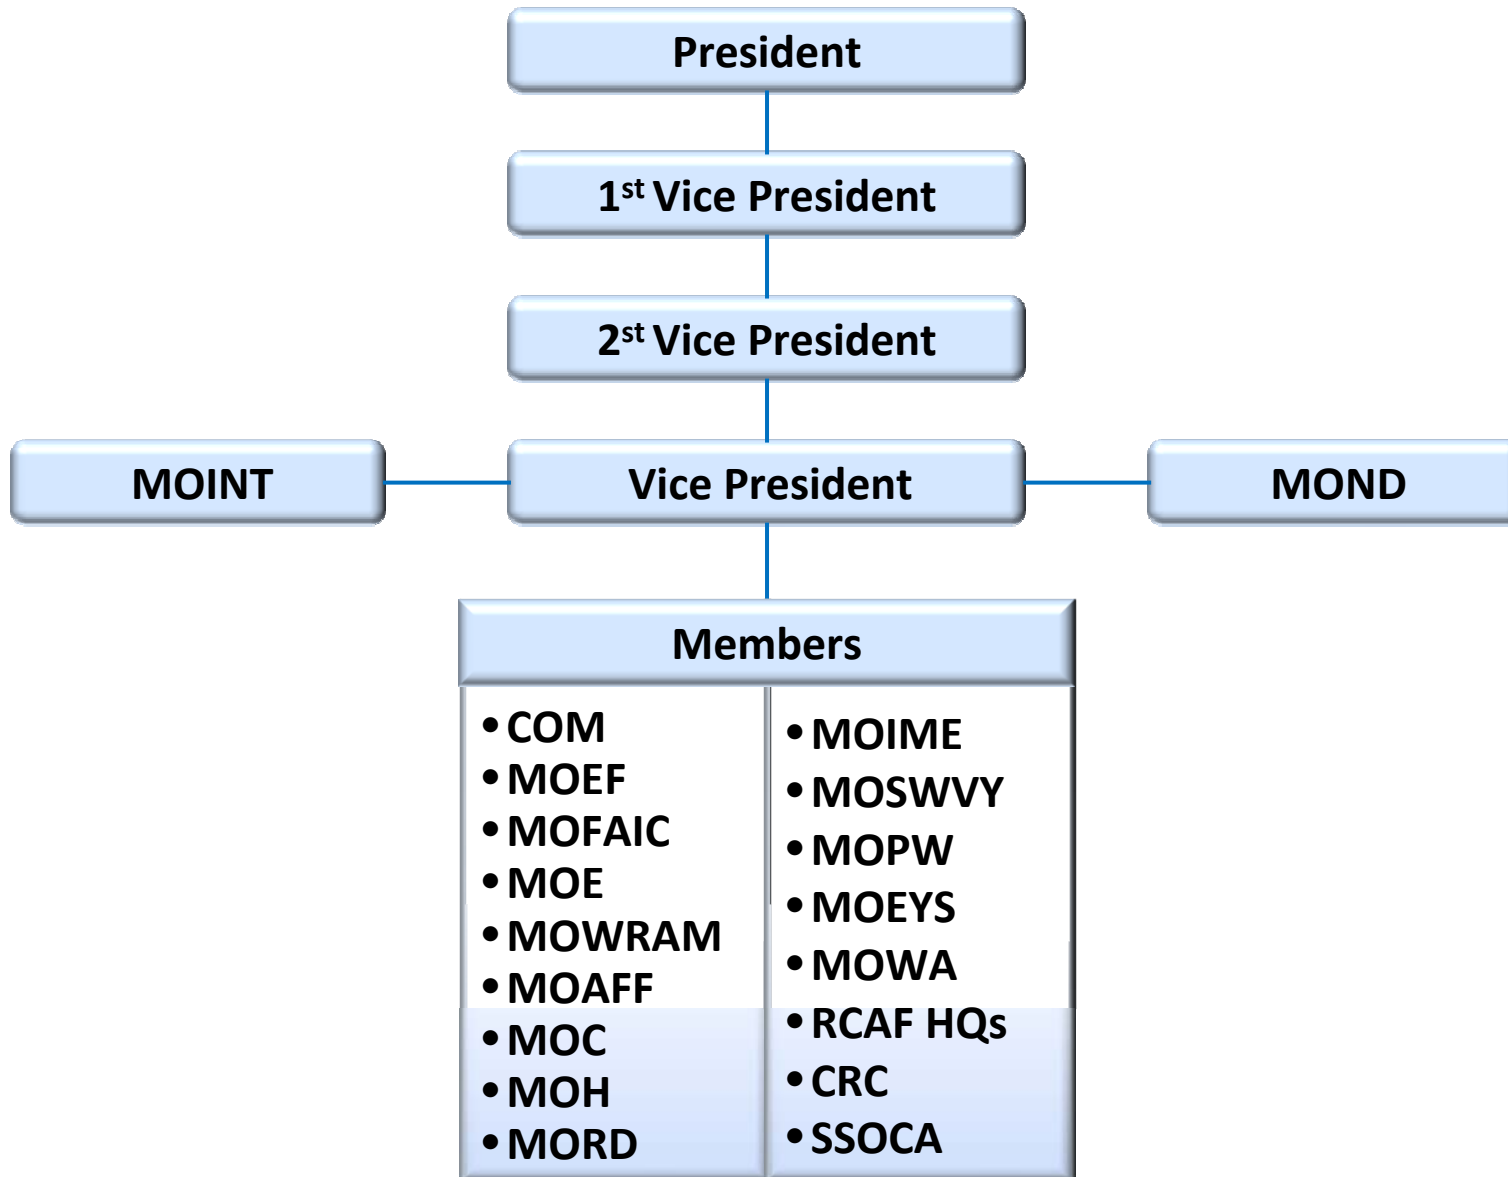

Kingdom of Cambodia

- Country Name : **Kingdom of Cambodia**
- Population : 15 Million (UN, 2010)
 - Urban : 19.5%
 - Rural : 80.5%
- Growth Rate : 1.35% (2010)
- Density : 83 Per. Sq. Km
- Capital : Phnom Penh
- Area : **181,035 Sq Km**
- Province/Capital : 24
- Major Language : Khmer
- Major Religion : Buddhism
- Currency : Cambodian Riel (₭)
- Bordered By :
 - Thailand to the West
 - Lao PDR to the North
 - Viet Nam to the East
 - Gulf of Thailand to the South

Disaster Management Systems in Cambodia

NCDM Organizational Structure

Disaster loss databases in Cambodia

1. National Committee for Disaster Management (NCDM) is the lead and host organization for guiding and supporting development of Disaster Loss Database for Cambodia.
2. UNDP provides technical support to the development and implementation.