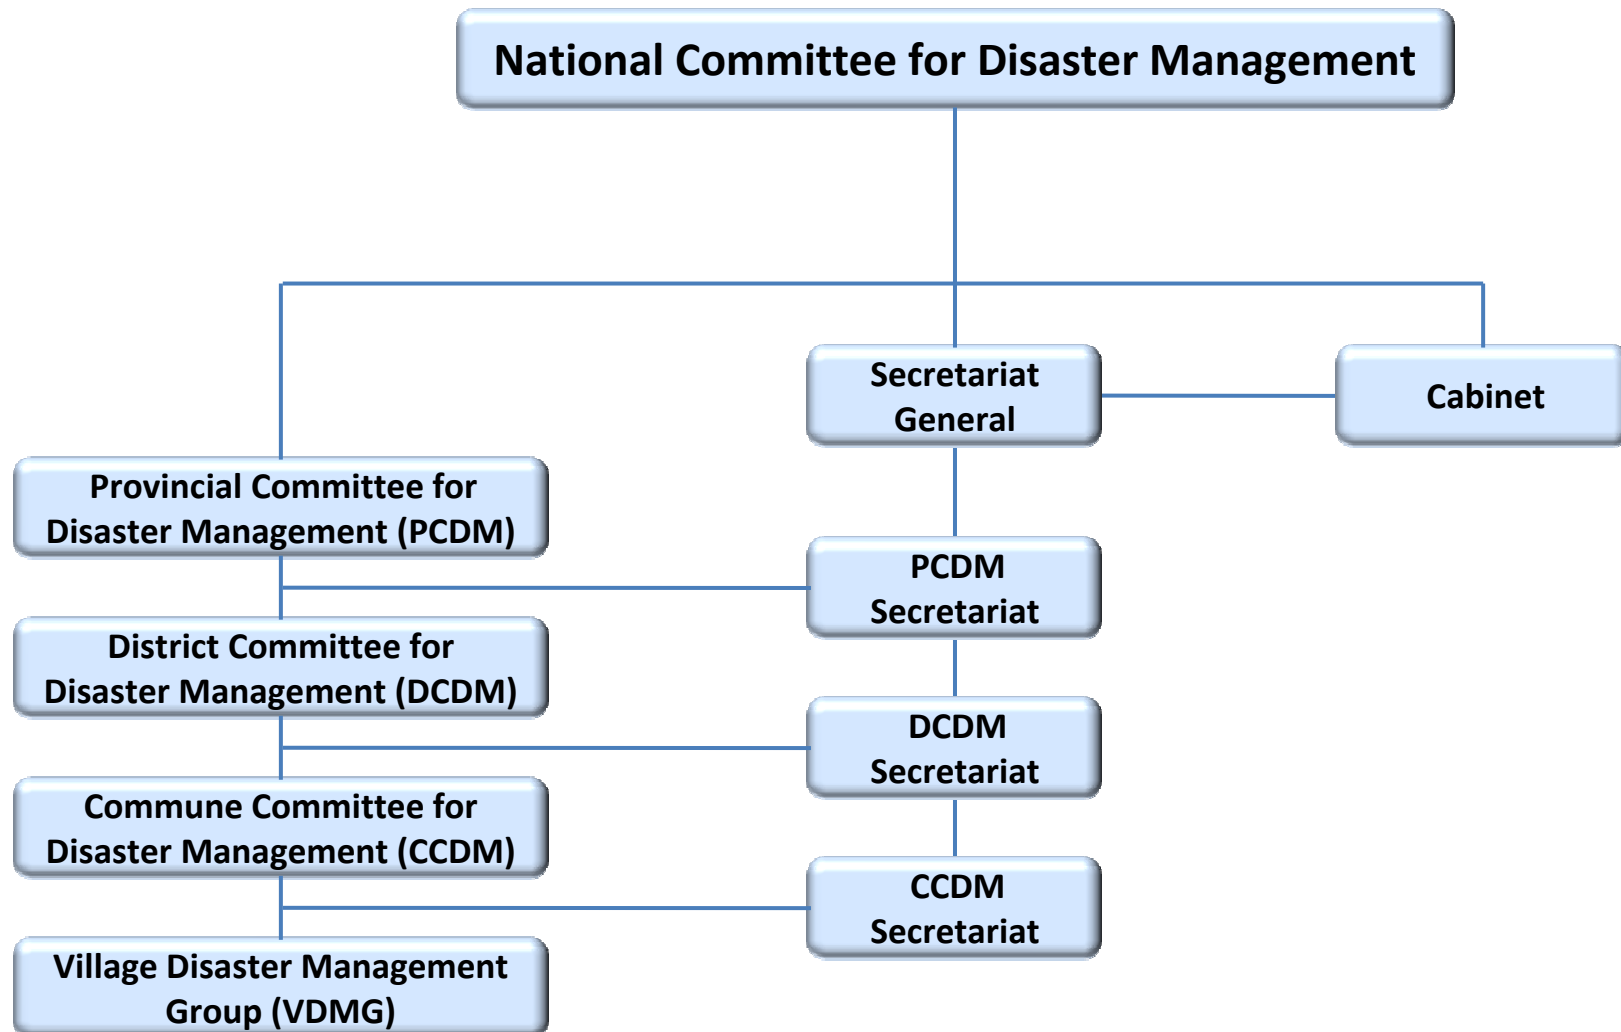

Kingdom of Cambodia

- Country Name : **Kingdom of Cambodia**
- Population : 15 Million (UN, 2010)
 - Urban : 19.5%
 - Rural : 80.5%
- Growth Rate : 1.35% (2010)
- Density : 83 Per. Sq. Km
- Capital : Phnom Penh
- Area : **181,035 Sq Km**
- Province/Capital : 24
- Major Language : Khmer
- Major Religion : Buddhism
- Currency : Cambodian Riel (₭)
- Bordered By :
 - Thailand to the West
 - Lao PDR to the North
 - Viet Nam to the East
 - Gulf of Thailand to the South

Disaster Management Systems in Cambodia

NCDM Organizational Structure

Disaster loss databases in Cambodia

1. National Committee for Disaster Management (NCDM) is the lead and host organization for guiding and supporting development of Disaster Loss Database for Cambodia.
2. UNDP provides technical support to the development and implementation.