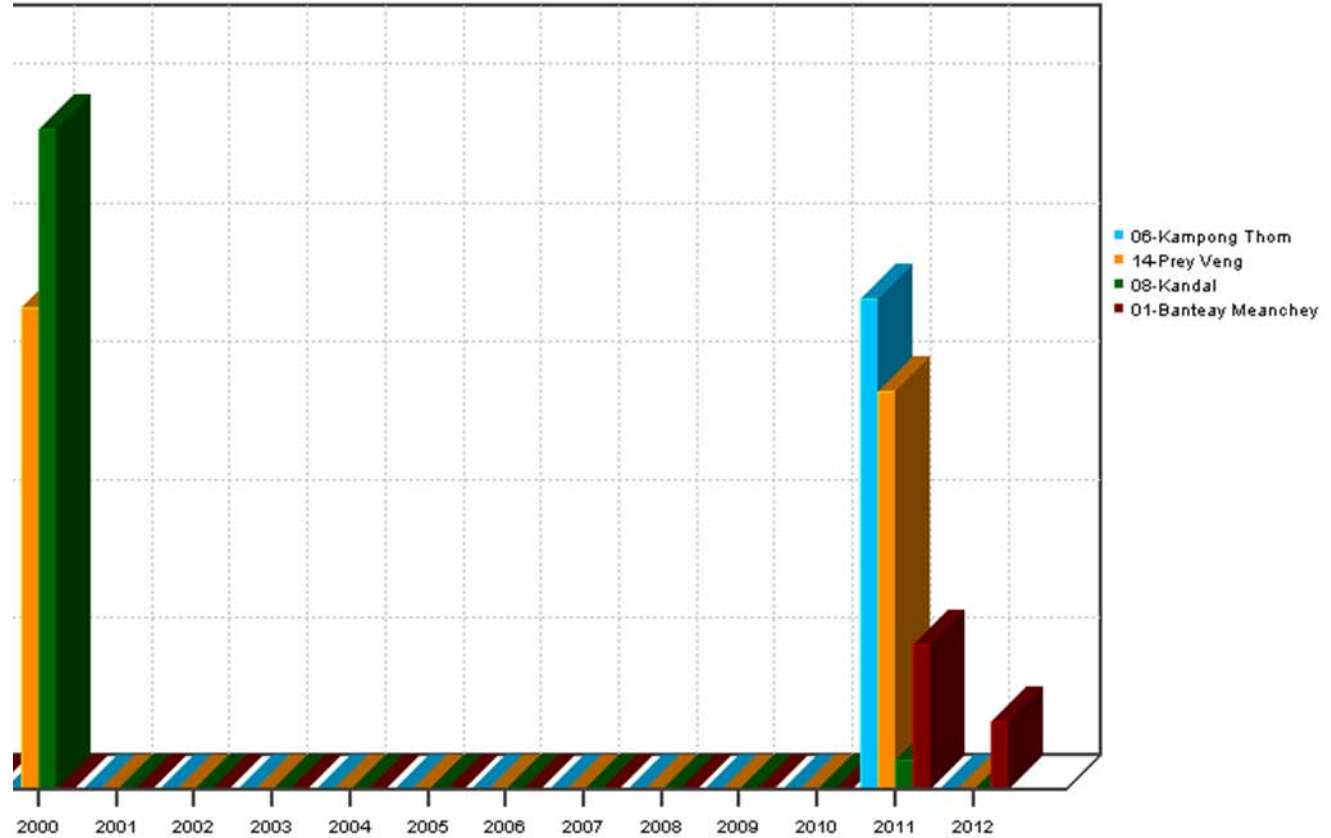

Water loss databases in Cambodia

Number of Deaths in 4 Provinces Because of Flood

预览已结束，完整报告链接和二维码如下：

<https://www.yunbaogao.cn/report/index/report?reportId=5_7132>