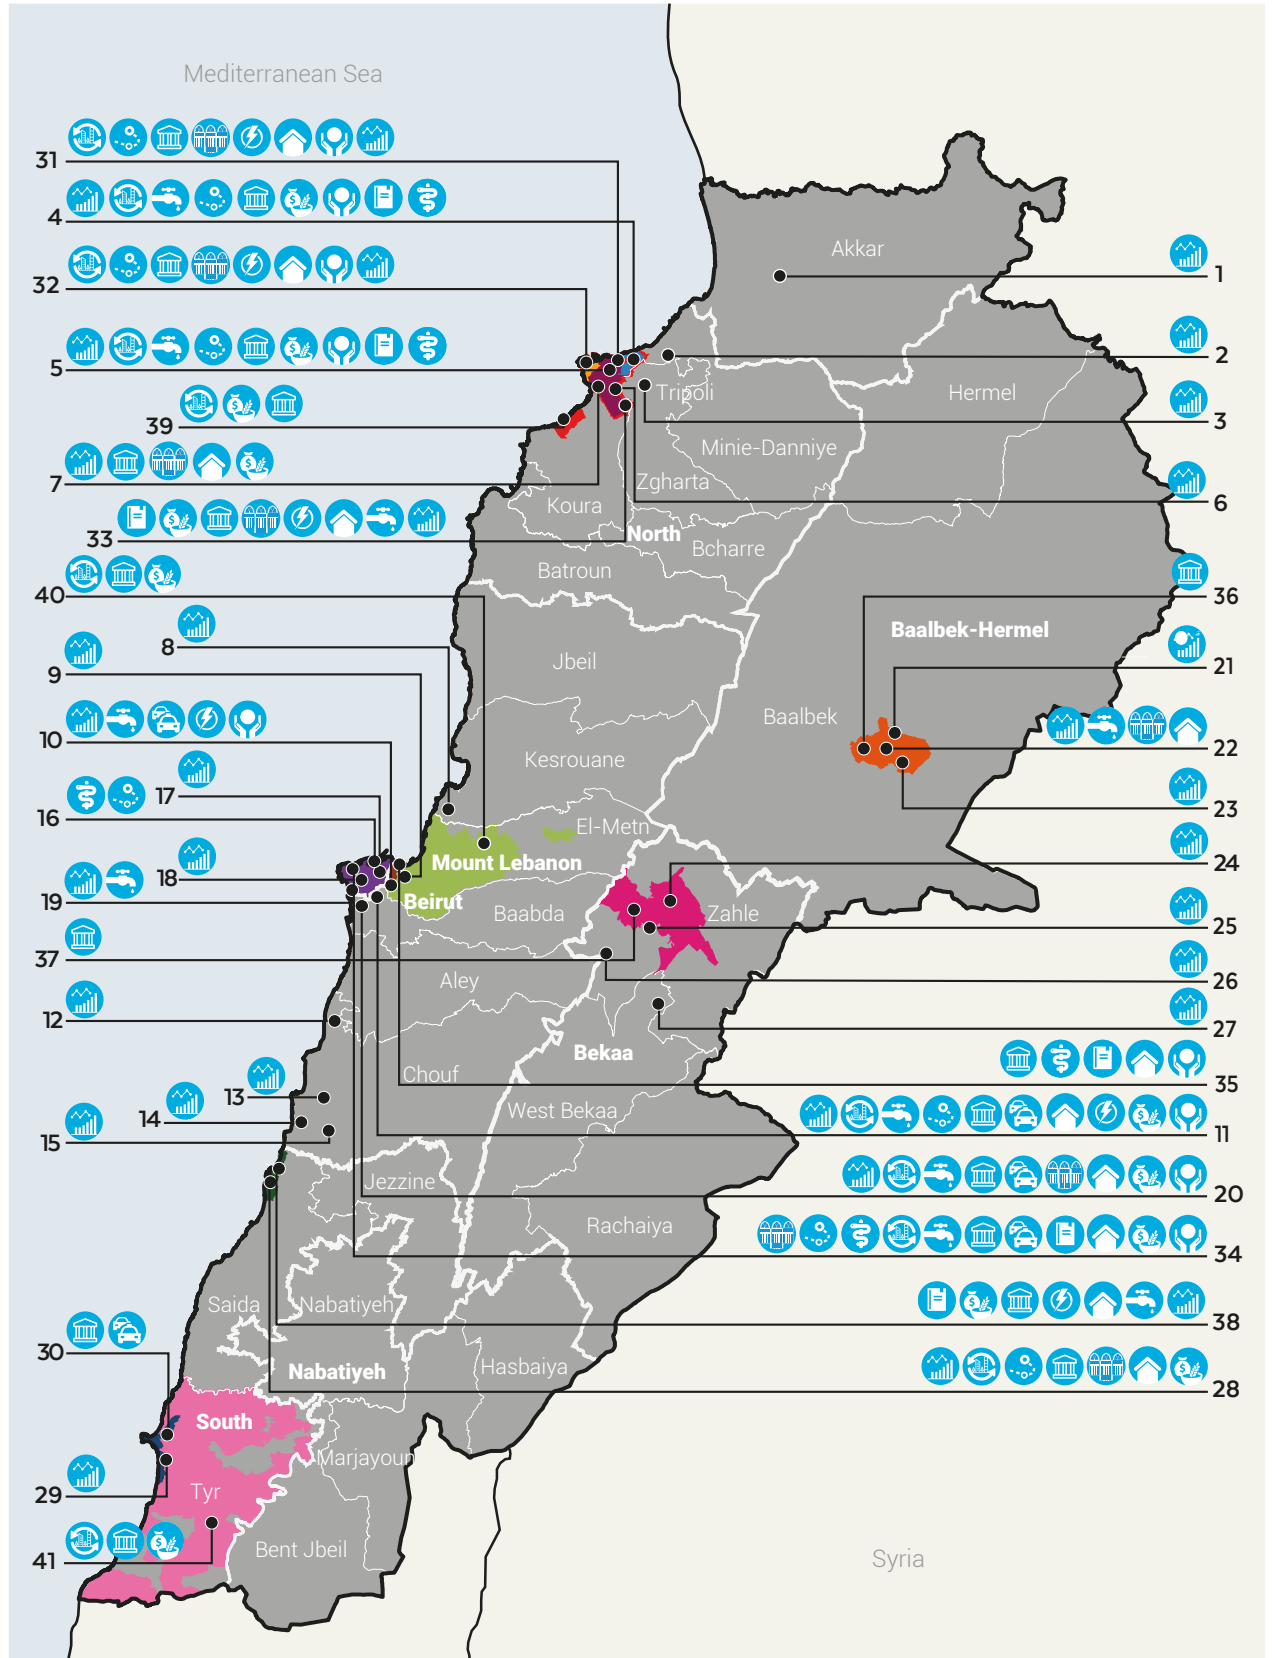

# Geographical areas of current intervention by UN-Habitat in Lebanon by sector

2021-2023

UN-HABITAT LEBANON / HABITAT COUNTRY PROGRAMME DOCUMENT

## Targeted Sectors

-  Mobility & Transportation
-  Local Economy & Livelihoods
-  Water, Sanitation & Hygiene
-  Heritage Preservation
-  Urban Profiling

-  Education
-  Urban Upgrading
-  Local Governance
-  Public Spaces
-  Protection

### Targeted Neighbourhoods

- |                      |                          |                             |
|----------------------|--------------------------|-----------------------------|
| 1. Hayy El-Qalaa     | 11. Maraash              | 21. Shooab                  |
| 2. Hayy El-Blat      | 12. Naameh               | 22. Mogher El-Taheen        |
| 3. Hayy El-Arab      | 13. Barja El-Qadimeh     | 23. El-Soleh Sahet El-Naser |
| 4. Jabal Mohsen      | 14. Sibline              | 24. Haoush El-Oumara        |
| 5. Bab El-Tabbaneh   | 15. Katermaya El-Qadimeh | 25. Taalabaya El-Fawaa      |
| 6. El-Qobbeh         | 16. Karantina            | 26. Hayy El-Souk            |
| 7. Haddadine         | 17. Karm El-Zeytoun      | 27. El-Marj                 |
| 8. Hayy El-Kharoubeh | 18. Hayy Tamlis          | 28. Old Saida               |
| 9. Hayy El-Jadid     | 19. Daouk-Ghawash        | 29. Maachouk                |
| 10. Nabaa            | 20. Sabra                |                             |

### Targeted Municipalities

-  30. Tyre
-  31. Beddaoui
-  32. El-Mina
-  33. Tripoli
-  34. Beirut
-  35. Bourj Hammoud
-  36. Baalbeck
-  37. Zahle
-  38. Saida