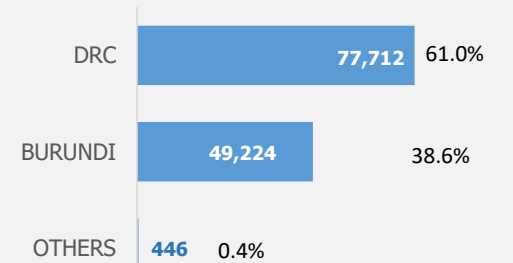

Population Figures

Total Population	<b>127,382</b>
Refugees	<b>122,451</b>
Asylum Seekers	<b>323</b>
Others	<b>4,608</b>

CoO Breakdown (Ref)

Age Breakdown

Monthly Registration Trends

The boundaries and names shown and the designations used on this map do not imply official endorsement or acceptance by the United Nations