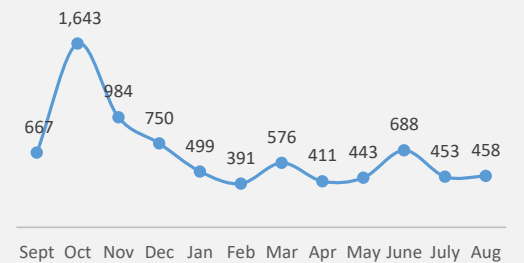

Population Figures

Total Population	<b>127,382</b>
Refugees	<b>122,451</b>
Asylum Seekers	<b>323</b>
Others	<b>4,608</b>

CoO Breakdown (Ref)

Age Breakdown

Monthly Registration Trends

The boundaries and names shown and the designations used on this map do not imply official endorsement or acceptance by the United Nations