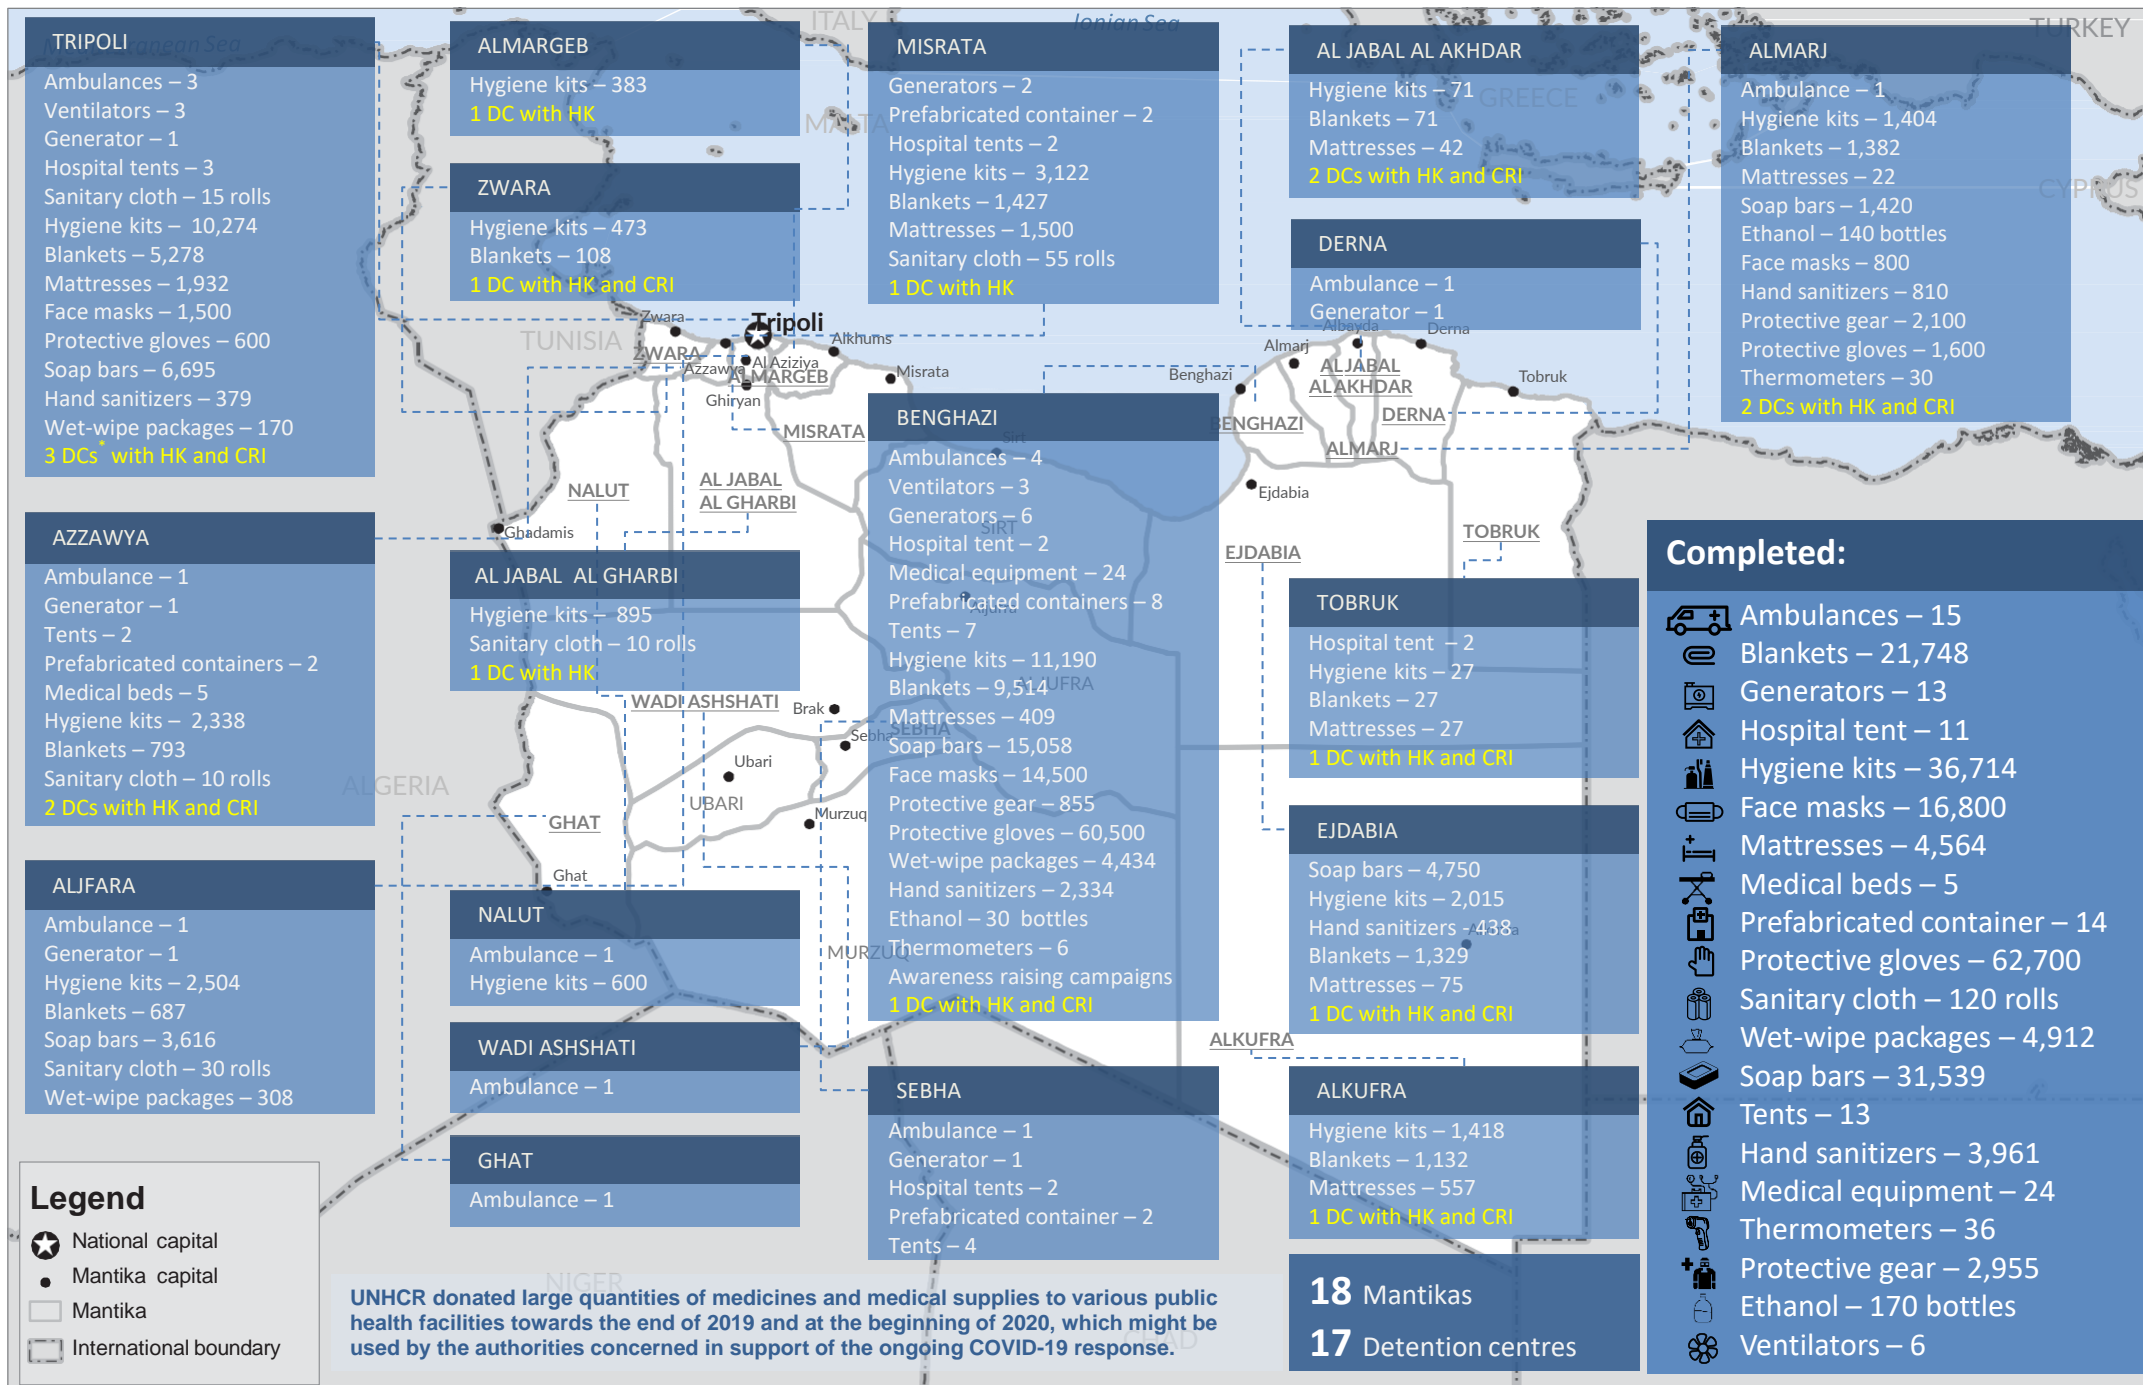

# UNHCR LIBYA: Support to COVID-19 Response

March 2020 – June 2021

The boundaries and names shown, and the designations used on this map do not imply official endorsement or acceptance by the United Nations.

\* - Detention Centres

## 大数据平台

国内宏观经济数据库

国际经济合作数据库

行业分析数据库

## 即时信息平台

新闻媒体即时分析

社交媒体即时分析