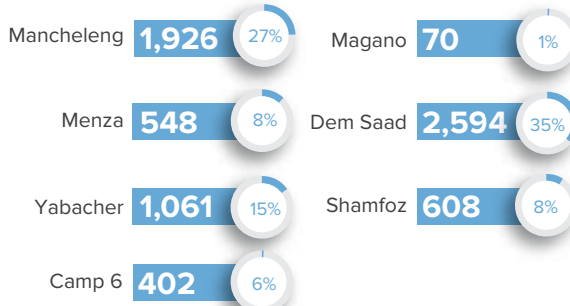

**Arrivals from Ethiopia<sup>1</sup>**

**7,209**  
Individuals

<sup>1</sup> The figures presented based on conducted assessment mission (local authorities and UNHCR) subject to change.

**Currently at**

Since the end of 2020, new arrivals have been reported in several border locations of Blue Nile State coming from Ethiopia's Benishangul Gumuz region.

UNHCR and partners continue to assess the situation and protection need of the newly arrived. The humanitarian assistance has been rolled out with nearly 1,000 asylum seekers receiving aid supplies, including food and access to health, water and sanitation facilities in Yabacher, on Sudan-Ethiopia border.