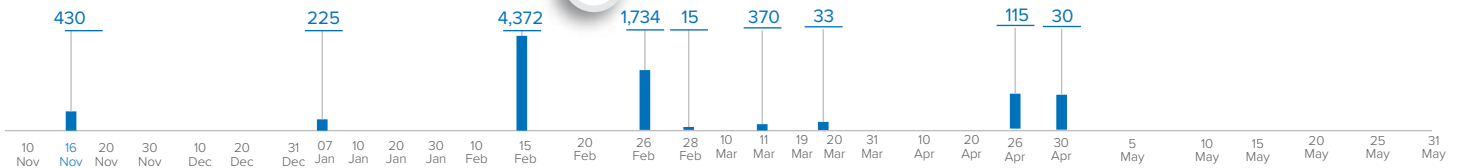

Reported Ethiopian Arrivals

The boundaries and names shown and the designations used on this map do not imply official endorsement or acceptance by the United Nations.

Abyei region: Final status of the Abyei area is not yet determined.

Grand Ethiopian Renaissance Dam

Legend

- UNHCR Office
- Refugee Camp
- Crossing Point
- Refugee Location
- International Boundary
- State boundary
- Locality boundary