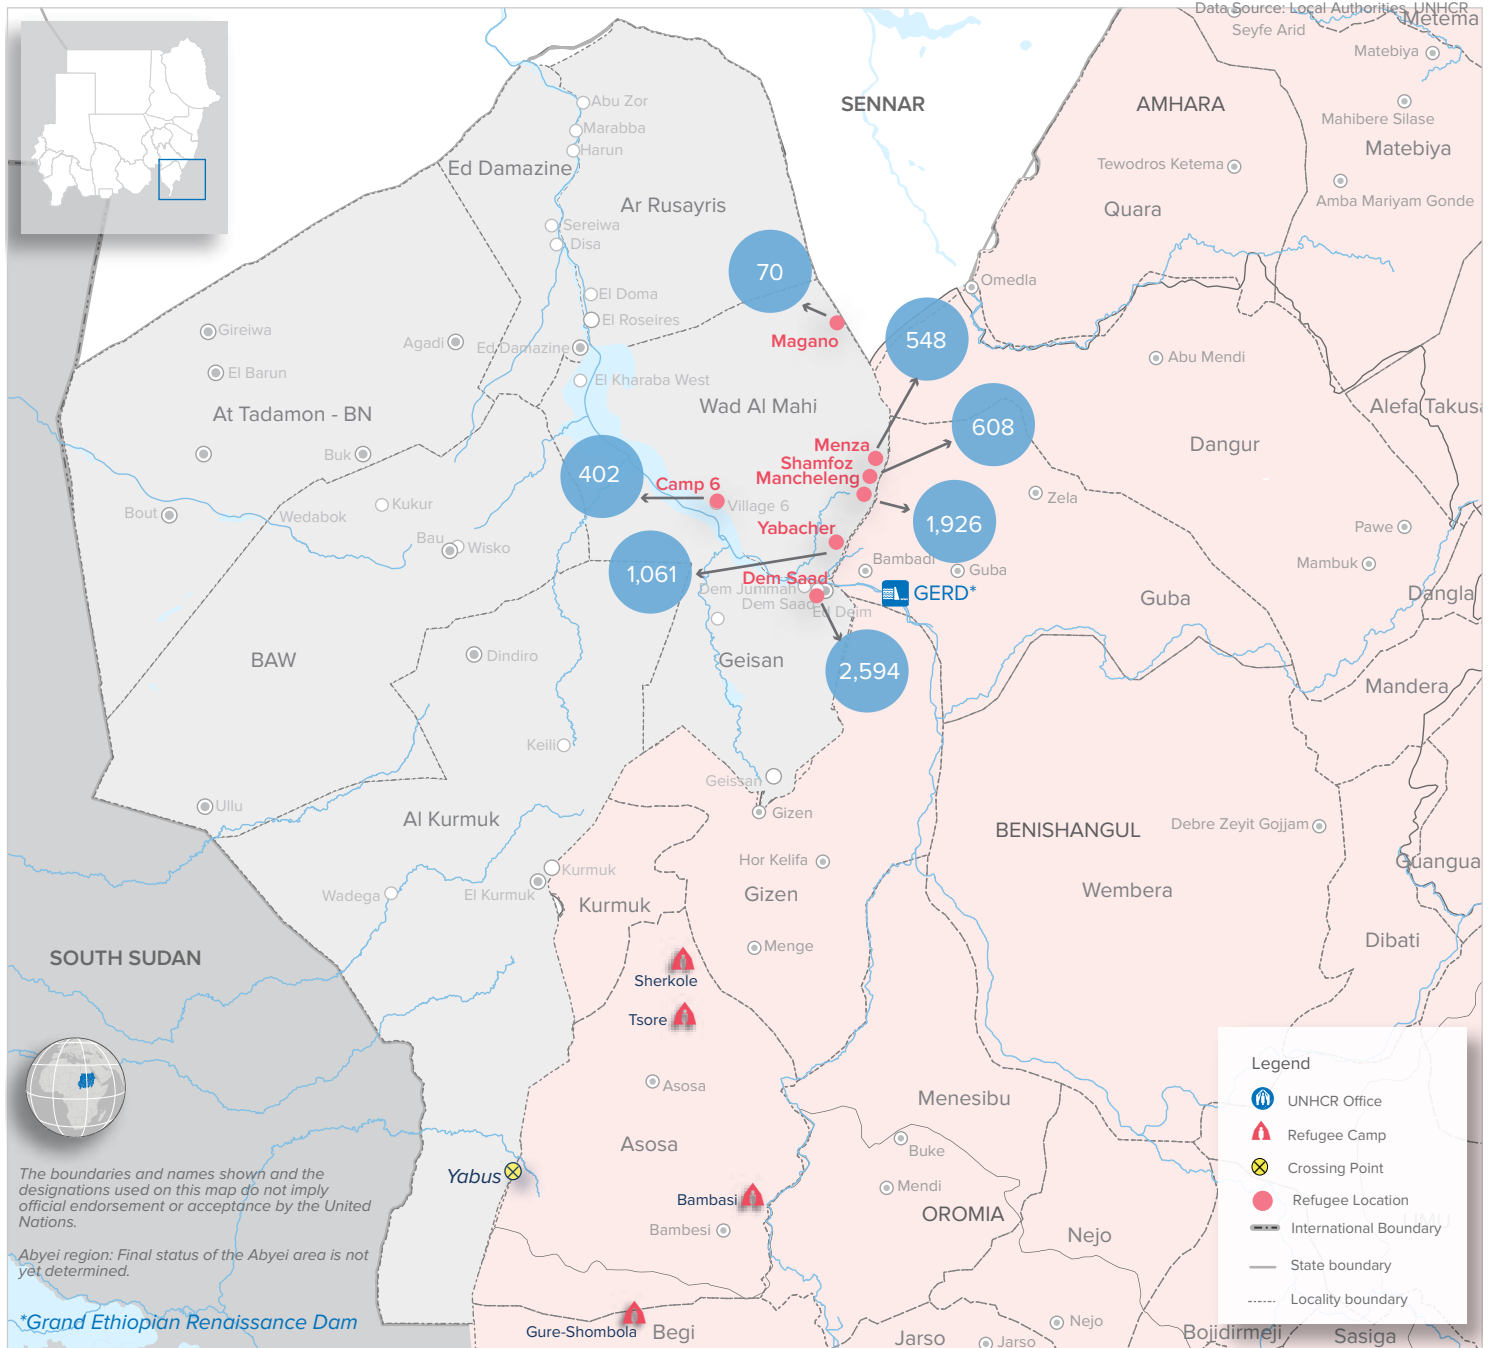

Reported Ethiopian Arrivals

The boundaries and names shown and the designations used on this map do not imply official endorsement or acceptance by the United Nations.

Abyei region: Final status of the Abyei area is not yet determined.

Grand Ethiopian Renaissance Dam

Legend

- UNHCR Office
- Refugee Camp
- Crossing Point
- Refugee Location
- International Boundary
- State boundary
- Locality boundary