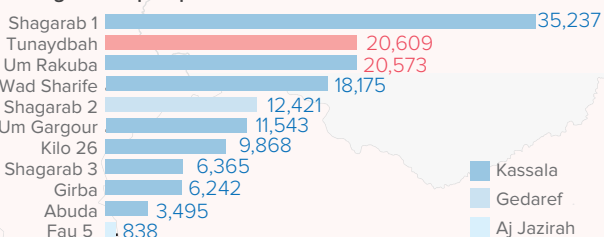

Beginning of November 2020, UNHCR has recorded an influx of asylum seekers at border entry points in East Sudan from Ethiopia, after military confrontations in the Tigray region in northern Ethiopia.

UNHCR's teams at the border areas of the eastern Sudanese states of Kassala and Gedaref are working with the Sudanese Commissioner of Refugees (CoR), local authorities and partners to monitor and respond to the situation, as well mobilizing resources to provide life-saving assistance services to the new arrivals. Inter-agency coordination and contingency response planning is well underway.

**Estimated Demographic Data<sup>2</sup>**

**27%** Children (0 - 17 yrs)  
Out of children 8% below 5 yrs.

**69%** Adults (18-59 yrs)

**4%** Elderly (+60 yrs)

**36%** Female

**64%** Male

<sup>2</sup>Population distribution statistics are based on the ongoing biometric registration conducted by UNHCR and CoR at registration centers in Kassala and Gedaref states.

Sources: UNHCR, CoR

**Daily Arrival Trends**

**Refugee Camp Population in Tigray Region - Ethiopia (before the crisis)<sup>3</sup>**

<sup>3</sup>As of October 2020.

**Refugee Camp Population in Kassala & Gedaref - Sudan<sup>4</sup>**

<sup>4</sup>As of 31 Jan 2021 | <sup>\*</sup>Updated as of 30 April 2021.

The boundaries and names shown on this map do not imply official endorsement or acceptance by the United Nations.

Abyei region: Final status of the Abyei area is not yet determined.