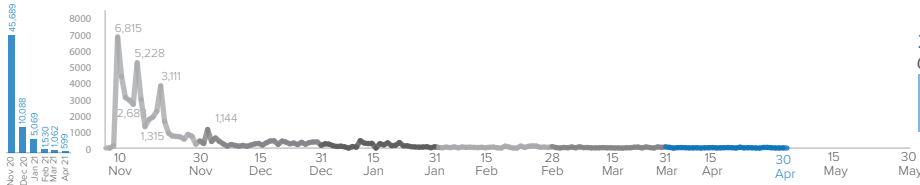

Beginning of November 2020, UNHCR has recorded an influx of asylum seekers at border entry points in East Sudan from Ethiopia, after military confrontations in the Tigray region in northern Ethiopia.

UNHCR's teams at the border areas of the eastern Sudanese states of Kassala and Gedaref are working with the Sudanese Commissioner of Refugees (CoR), local authorities and partners to monitor and respond to the situation, as well mobilizing resources to provide life-saving assistance services to the new arrivals. Inter-agency coordination and contingency response planning is well underway.

**Estimated Demographic Data<sup>2</sup>**

**27%** Children (0 - 17 yrs)  
Out of children 8% below 5 yrs.

**69%** Adults (18-59 yrs)

**4%** Elderly (+60 yrs)

**36%** Female

**64%** Male

<sup>2</sup>Population distribution statistics are based on the ongoing biometric registration conducted by UNHCR and CoR at registration centers in Kassala and Gedaref states.

Sources: UNHCR, CoR

**Daily Arrival Trends**

**Refugee Camp Population in Tigray Region - Ethiopia (before the crisis)<sup>3</sup>**

<sup>3</sup>As of October 2020.

**Refugee Camp Population in Kassala & Gedaref - Sudan<sup>4</sup>**