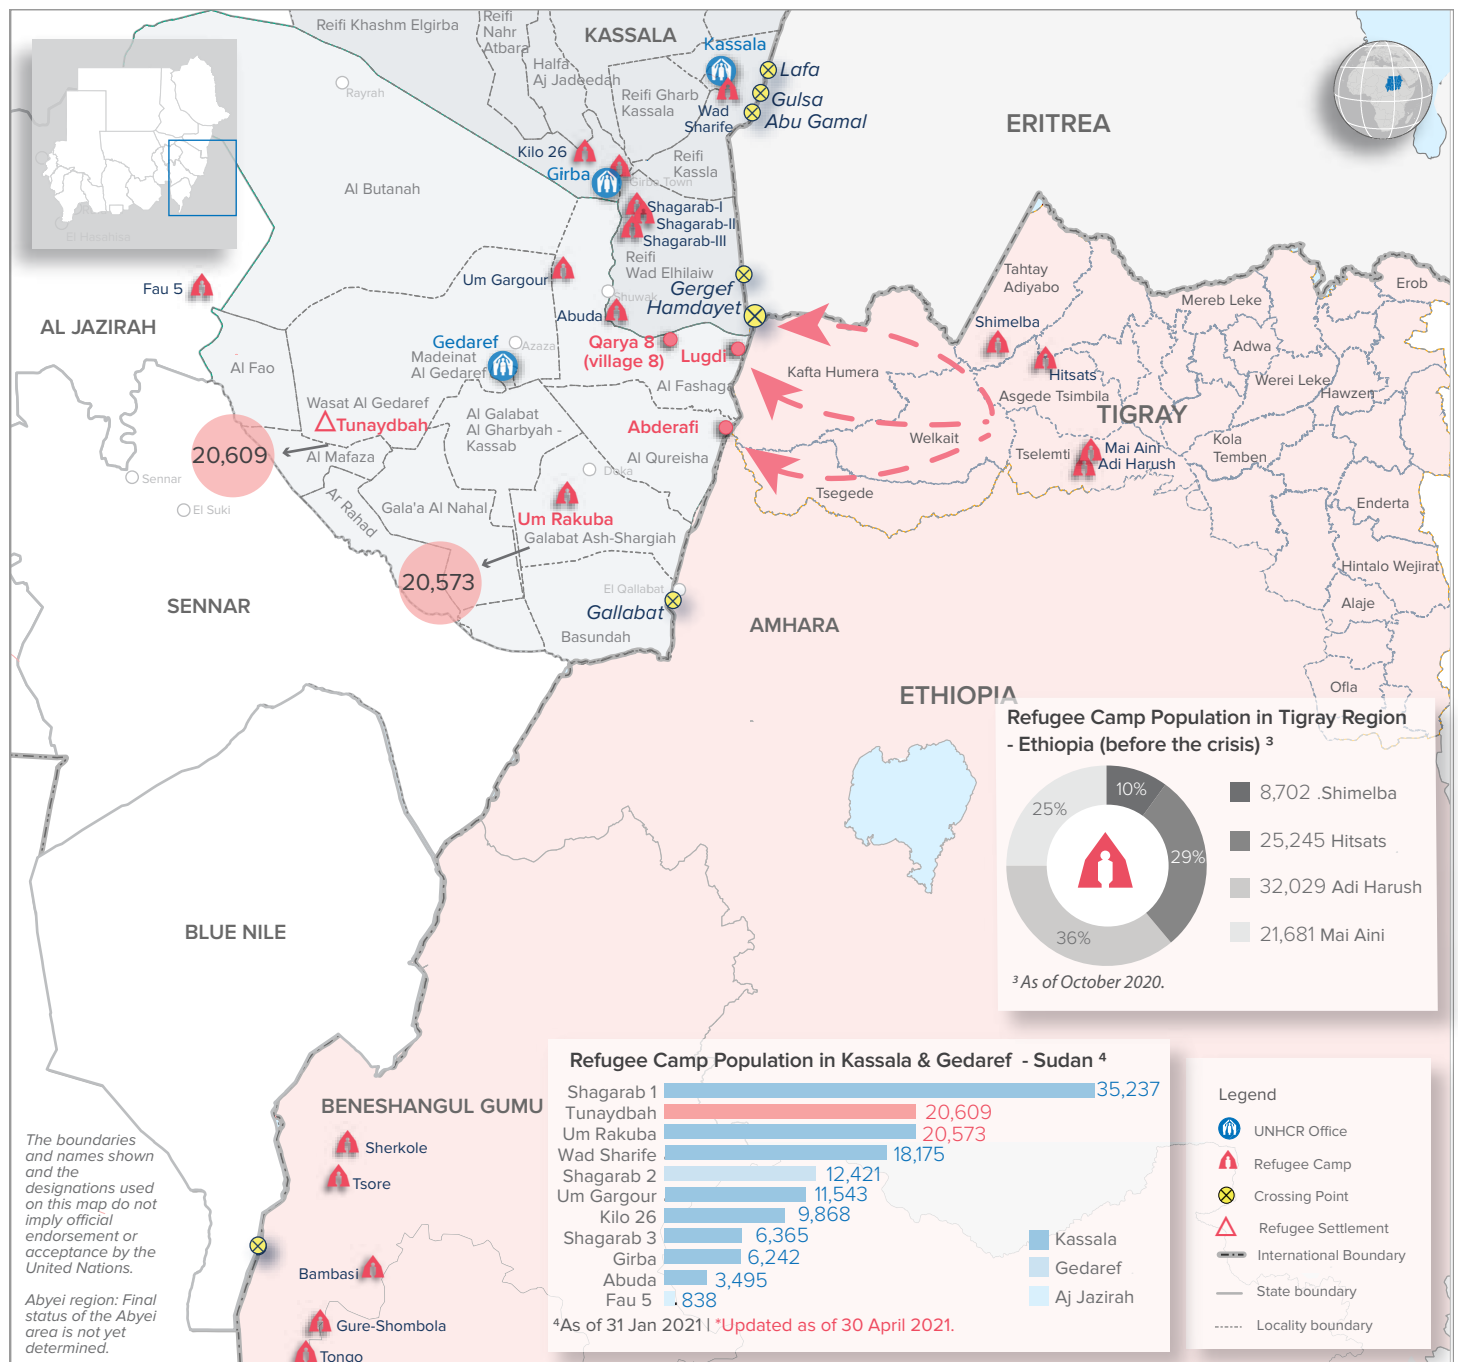

**Currently at**

Hamdayet<sup>1</sup> **19,015**

Village 8 **2,913**

Um Rakuba Camp **20,573**

Tunaydbah Settlement **20,609**

<sup>1</sup> UNHCR, CoR, host and refugee community leaders are conducting a verification exercise in Hamdayet; the figure is subject to change.

Beginning of November 2020, UNHCR has recorded an influx of asylum seekers at border entry points in East Sudan from Ethiopia, after military confrontations in the Tigray region in northern Ethiopia.

UNHCR's teams at the border areas of the eastern Sudanese states of Kassala and Gedaref are working with the Sudanese Commissioner of Refugees (CoR), local authorities and partners to monitor and respond to the situation, as well mobilizing resources to provide life-saving assistance services to the new arrivals. Inter-agency coordination and contingency response planning is well underway.

**Estimated Demographic Data<sup>2</sup>**

**27%** Children (0 - 17 yrs)  
Out of children 8% below 5 yrs.

**69%** Adults (18-59 yrs)

**4%** Elderly (+60 yrs)

**36%** Female

**64%** Male

<sup>2</sup>Population distribution statistics are based on the ongoing biometric registration conducted by UNHCR and CoR at registration centers in Kassala and Gedaref states.

Sources: UNHCR, CoR

**Daily Arrival Trends**

**Refugee Camp Population in Tigray Region - Ethiopia (before the crisis)<sup>3</sup>**

<sup>3</sup>As of October 2020.

**Refugee Camp Population in Kassala & Gedaref - Sudan<sup>4</sup>**