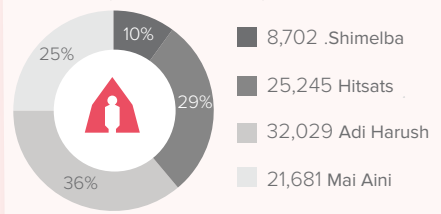

Beginning of November 2020, UNHCR has recorded an influx of asylum seekers at border entry points in East Sudan from Ethiopia, after military confrontations in the Tigray region in northern Ethiopia.

UNHCR's teams at the border areas of the eastern Sudanese states of Kassala and Gedaref are working with the Sudanese Commissioner of Refugees (CoR), local authorities and partners to monitor and respond to the situation, as well mobilizing resources to provide life-saving assistance services to the new arrivals. Inter-agency coordination and contingency response planning is well underway.

**Estimated Demographic Data<sup>2</sup>**

**27%** Children (0 - 17 yrs)  
Out of children 8% below 5 yrs.

**69%** Adults (18-59 yrs)

**4%** Elderly (+60 yrs)

**36%** Female

**64%** Male

<sup>2</sup>Population distribution statistics are based on the ongoing biometric registration conducted by UNHCR and CoR at registration centers in Kassala and Gedaref states.

Sources: UNHCR, CoR

**Daily Arrival Trends**

**Refugee Camp Population in Tigray Region - Ethiopia (before the crisis)<sup>3</sup>**

<sup>3</sup>As of October 2020.

**Refugee Camp Population in Kassala & Gedaref - Sudan<sup>4</sup>**