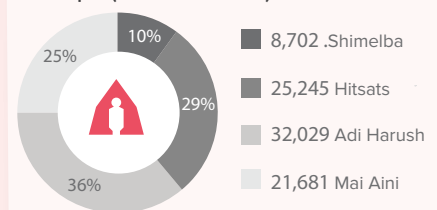

Tunaydbah Settlement **20,609**

Beginning of November 2020, UNHCR has recorded an influx of asylum seekers at border entry points in East Sudan from Ethiopia, after military confrontations in the Tigray region in northern Ethiopia.

UNHCR's teams at the border areas of the eastern Sudanese states of Kassala and Gedaref are working with the Sudanese Commissioner of Refugees (CoR), local authorities and partners to monitor and respond to the situation, as well mobilizing resources to provide life-saving assistance services to the new arrivals. Inter-agency coordination and contingency response planning is well underway.

Estimated Demographic Data¹

27% Children (0 - 17 yrs)

69% Adults (18-59 yrs)

4% Elderly (+60 yrs)

Out of children 8% below 5 yrs.

36% Female

64% Male

¹ Population distribution statistics are based on the ongoing biometric registration conducted by UNHCR and CoR at registration centers in Kassala and Gedaref states.

Daily Arrival Trends

Refugee Camp Population in Tigray Region - Ethiopia (before the crisis)²

² As of October 2020.

Refugee Camp Population in Kassala & Gedaref - Sudan³

³As of 31 Jan 2021 | ⁴Updated as of 25 Feb 2021.