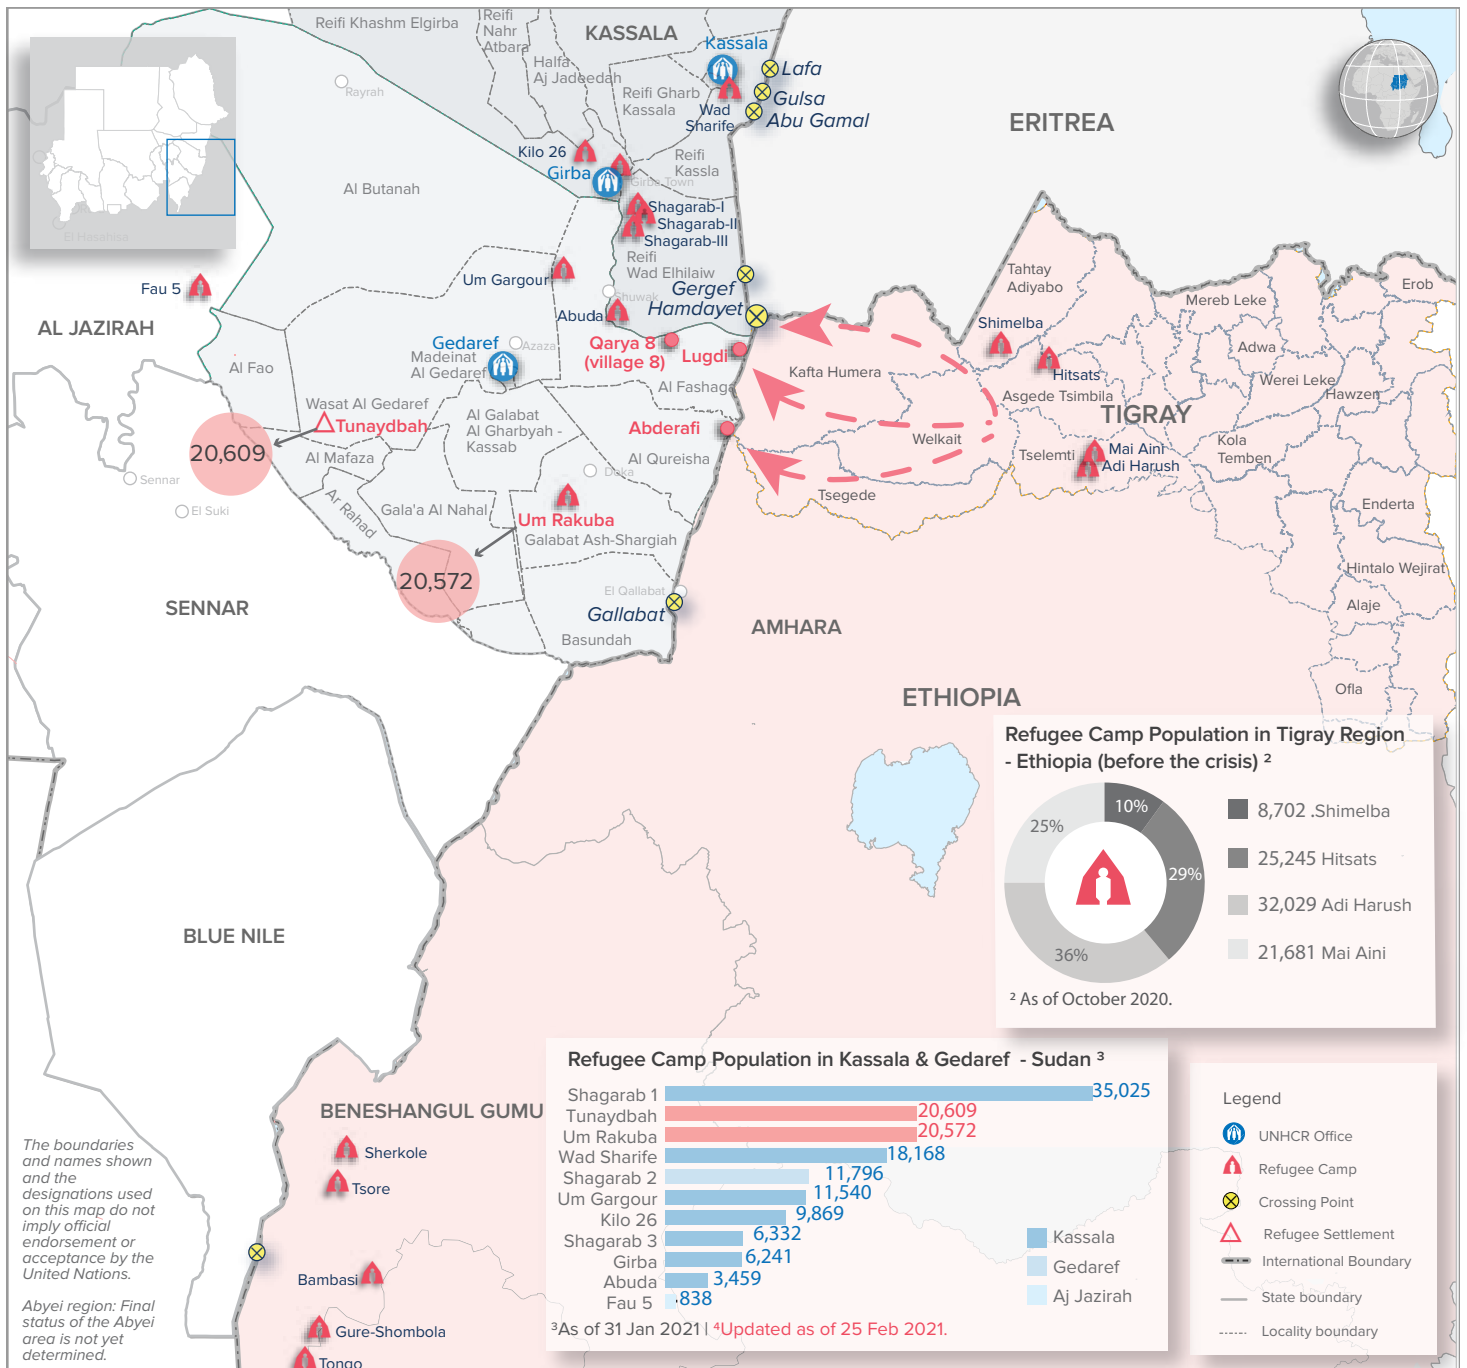

Tunaydbah Settlement **20,609**

Beginning of November 2020, UNHCR has recorded an influx of asylum seekers at border entry points in East Sudan from Ethiopia, after military confrontations in the Tigray region in northern Ethiopia.

UNHCR's teams at the border areas of the eastern Sudanese states of Kassala and Gedaref are working with the Sudanese Commissioner of Refugees (CoR), local authorities and partners to monitor and respond to the situation, as well mobilizing resources to provide life-saving assistance services to the new arrivals. Inter-agency coordination and contingency response planning is well underway.

Estimated Demographic Data¹

27% Children (0 - 17 yrs)

69% Adults (18-59 yrs)

4% Elderly (+60 yrs)

Out of children 8% below 5 yrs.

36% Female

64% Male

¹ Population distribution statistics are based on the ongoing biometric registration conducted by UNHCR and CoR at registration centers in Kassala and Gedaref states.

Daily Arrival Trends

Refugee Camp Population in Tigray Region - Ethiopia (before the crisis)²

² As of October 2020.

Refugee Camp Population in Kassala & Gedaref - Sudan³

³As of 31 Jan 2021 | ⁴Updated as of 25 Feb 2021.