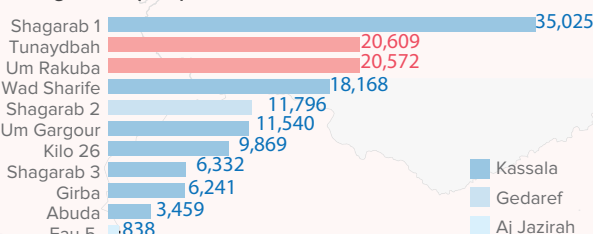

Tunaydbah Settlement **20,609**

Beginning of November 2020, UNHCR has recorded an influx of asylum seekers at border entry points in East Sudan from Ethiopia, after military confrontations in the Tigray region in northern Ethiopia.

Estimated Demographic Data¹

27% Children (0 - 17 yrs)

69% Adults (18-59 yrs)

4% Elderly (+60 yrs)

Out of children 8% below 5 yrs.

36% Female

64% Male

¹ Population distribution statistics are based on the ongoing biometric registration conducted by UNHCR and CoR at registration centers in Kassala and Gedaref states.

Daily Arrival Trends

Refugee Camp Population in Tigray Region - Ethiopia (before the crisis)²

² As of October 2020.

Refugee Camp Population in Kassala & Gedaref - Sudan³

³As of 31 Jan 2021 | ⁴Updated as of 25 Feb 2021.

Legend

- UNHCR Office
- Refugee Camp
- Crossing Point
- Refugee Settlement
- International Boundary
- State boundary
- Locality boundary

The boundaries and names shown on this map do not imply official endorsement or acceptance by the United Nations.