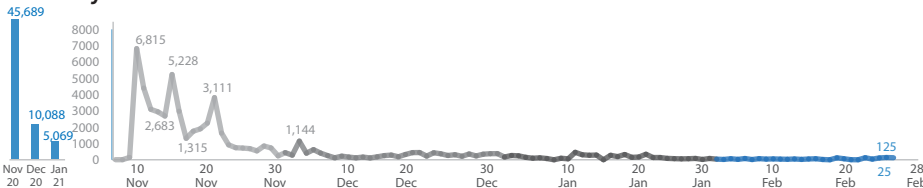

Tunaydbah Settlement **20,609**

Beginning of November 2020, UNHCR has recorded an influx of asylum seekers at border entry points in East Sudan from Ethiopia, after military confrontations in the Tigray region in northern Ethiopia.

UNHCR's teams at the border areas of the eastern Sudanese states of Kassala and Gedaref are working with the Sudanese Commissioner of Refugees (CoR), local authorities and partners to monitor and respond to the situation, as well mobilizing resources to provide life-saving assistance services to the new arrivals. Inter-agency coordination and contingency response planning is well underway.

Estimated Demographic Data¹

27% Children (0 - 17 yrs)

69% Adults (18-59 yrs)

4% Elderly (+60 yrs)

Out of children 8% below 5 yrs.

36% Female

64% Male

¹ Population distribution statistics are based on the ongoing biometric registration conducted by UNHCR and CoR at registration centers in Kassala and Gedaref states.

Daily Arrival Trends

Refugee Camp Population in Tigray Region - Ethiopia (before the crisis)²

² As of October 2020.

Refugee Camp Population in Kassala & Gedaref - Sudan³

³As of 31 Jan 2021 | ⁴Updated as of 25 Feb 2021.