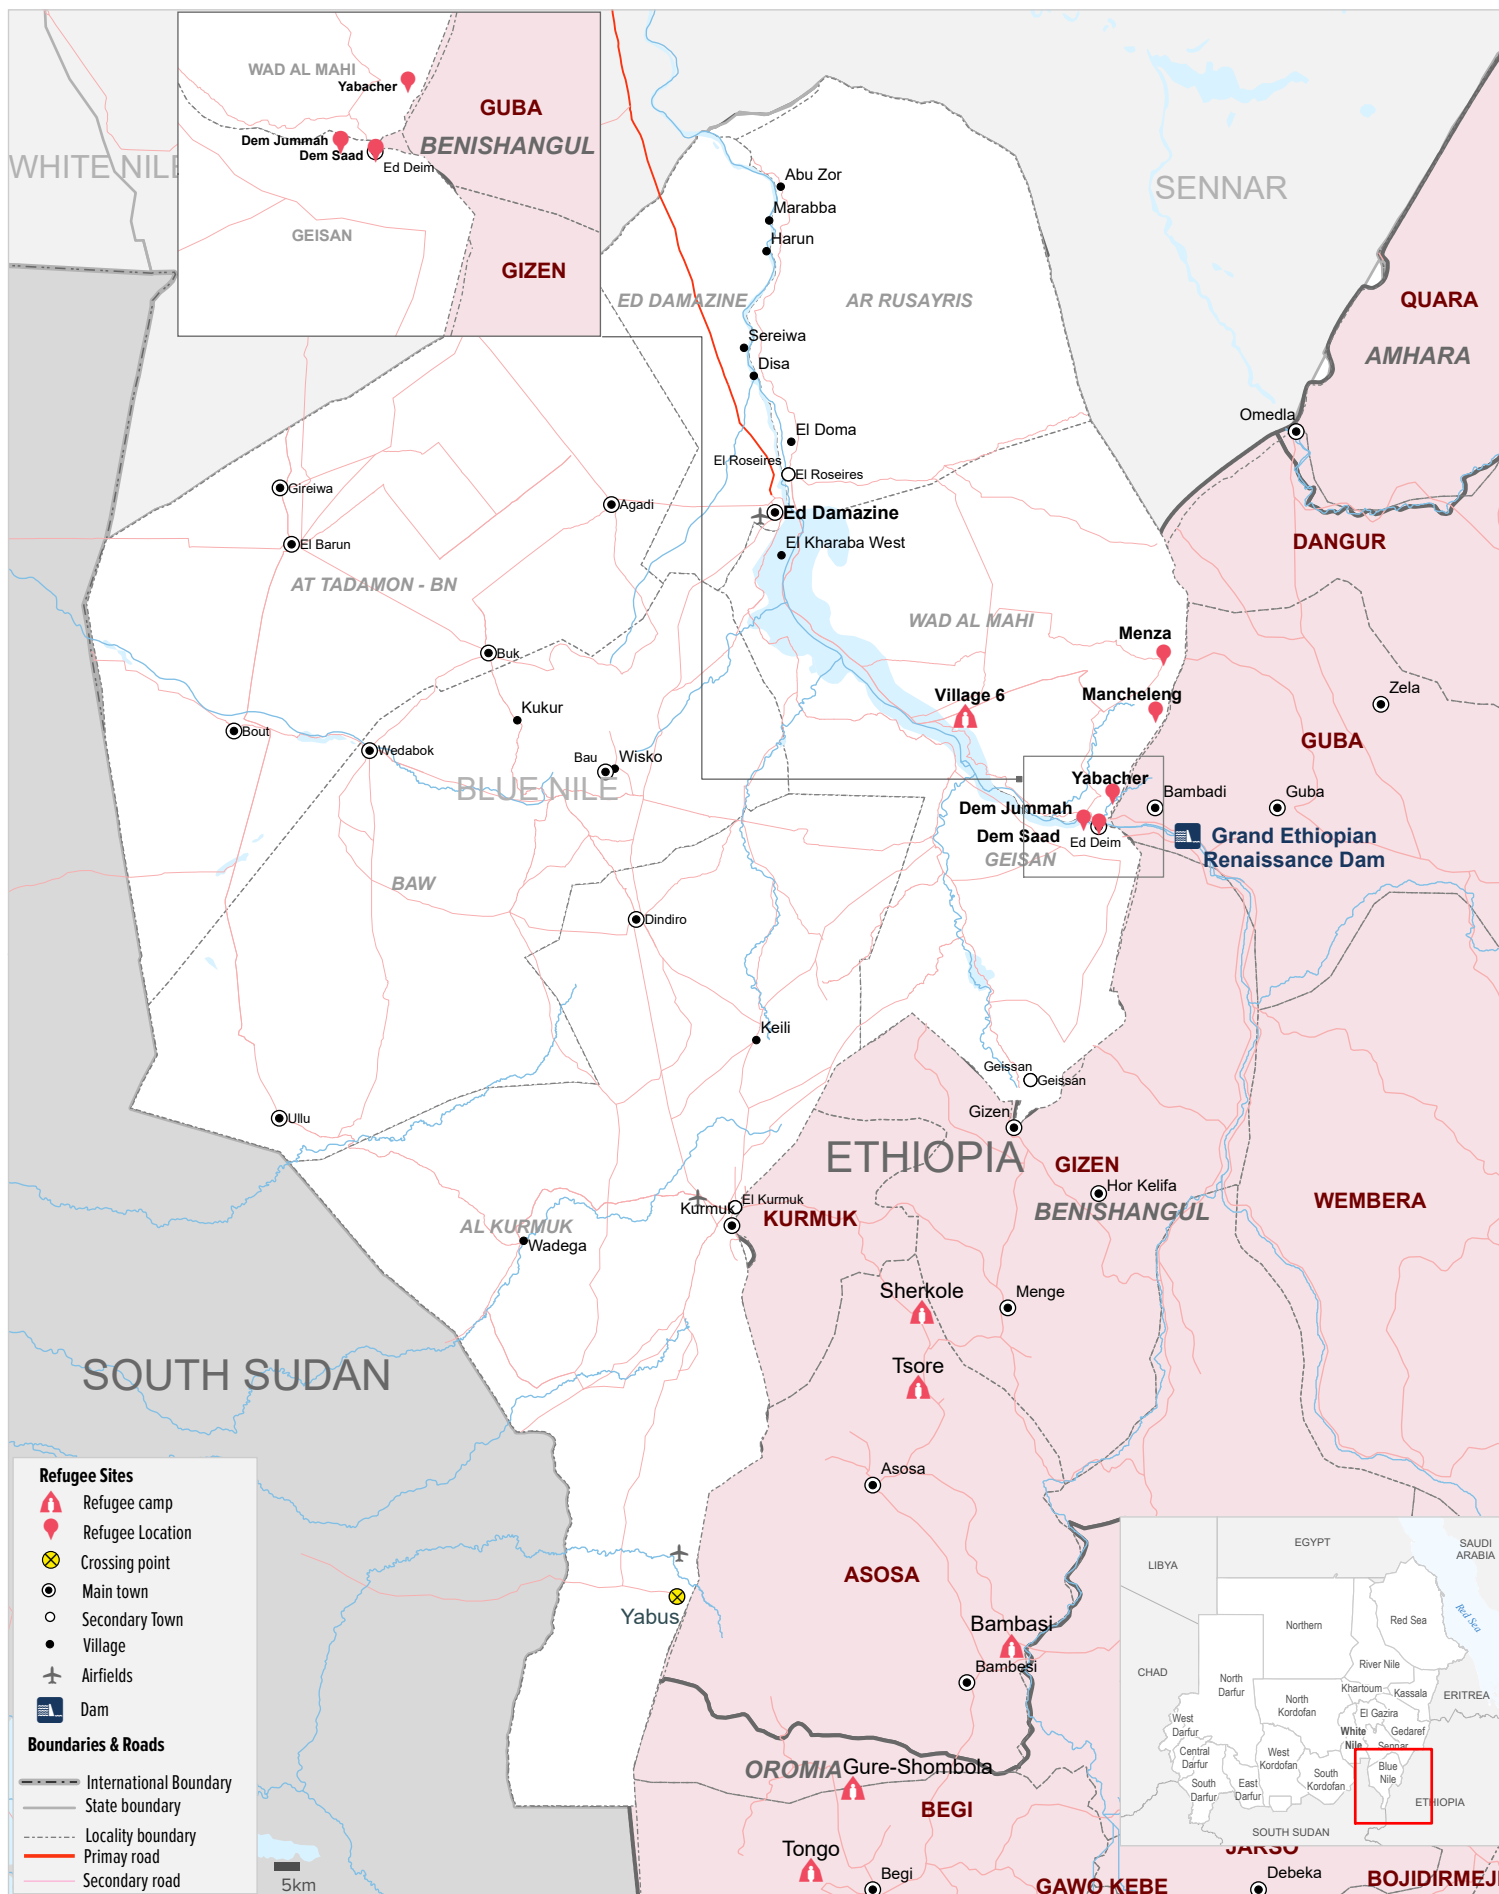

SUDAN: Blue Nile State

UNHCR presence and refugee locations

As of 08 Feb 2021

The boundaries and names shown and the designations used on this map do not imply official endorsement or acceptance by the United Nations. Final boundary between the Republic of Sudan and the Republic of South Sudan has not yet been determined. ** Final status of the Abyei area is not yet determined.

即时信息平台

新闻媒体即时分析

社交媒体即时分析

云报告平台

国内研究报告

国际研究报告

预览已结束，完整报告链接和二维码如下：

https://www.yunbaogao.cn/report/index/report?reportId=5_17521